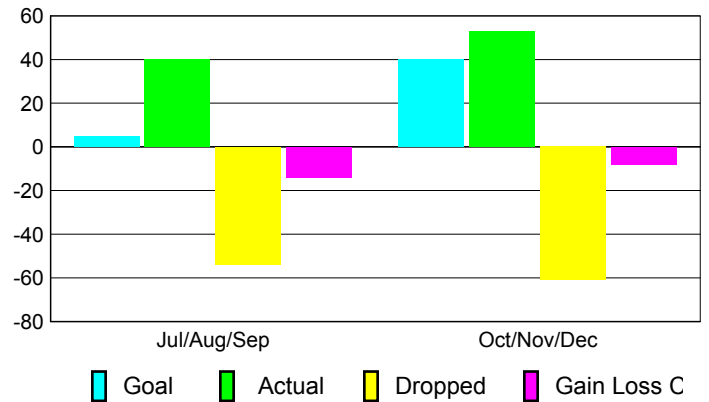

Membership Results 2010-2011

Goal, New, Dropped, Gain/Loss