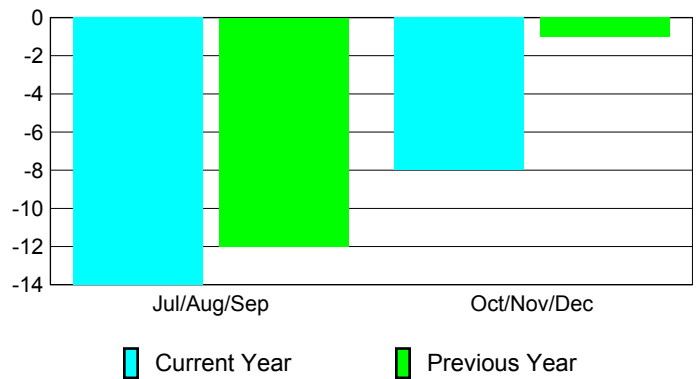

Comparison of Membership Gain/Loss

Current Year Compared to the Previous Year