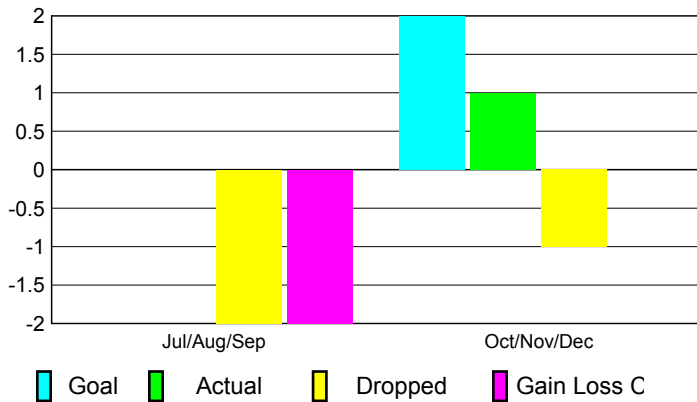

2010-2011 GMT Reports for District (or Undistricted) **District B 7**

GMT: **PEDRO A BOTELLO ORTIZ**

Location: **MEXICO**

GMT CA: **3**

CLUBS

Club Results
2010-2011

Clubs
2009-2010

Month	New Club Goal	Actual New Clubs	Actual Dropped Clubs	Gain/Loss of Clubs	Gain/Loss of Clubs
Jul/Aug/Sep	0	0	-2	-2	0
Oct/Nov/Dec	2	1	-1	0	0
Totals	2	1	-3	-2	0

Club Results 2010-2011

Goal, New, Dropped, Gain/Loss

Comparison of Club Gain/Loss

Current Year Compared to the Previous Year

YTD Status Quo Clubs 2010-2011

Status Quo Clubs Compared to Status Quo Members

MEMBERSHIP